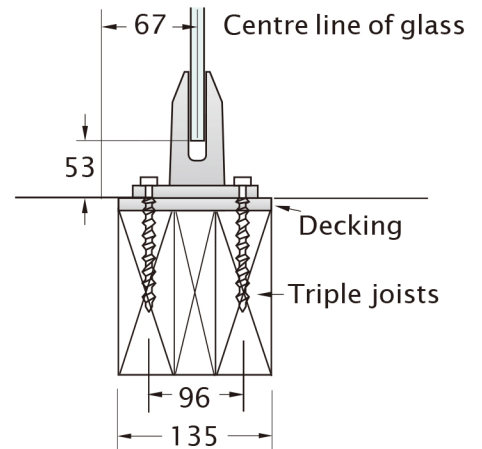

Glass Systems B100 Minipots: Layout Detail

MP13

12mm Glass - Timber deck

MP14

12mm Glass - Concrete Fixing

MP15

12mm Glass - Concrete Fixing

MP10

12mm Glass - Timber Deck, triple joists

MP10

12mm Glass - Concrete Fixing

MP12

12mm Glass - Timber Deck