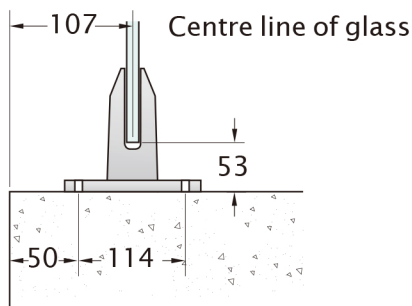

Glass Systems B100 Minipots: Layout Detail

MP13

12mm Glass - Timber deck

MP14

12mm Glass - Concrete Fixing

MP15

12mm Glass - Concrete Fixing

MP10

12mm Glass - Timber Deck, triple joists

MP10

12mm Glass - Concrete Fixing

MP12

12mm Glass - Timber Deck