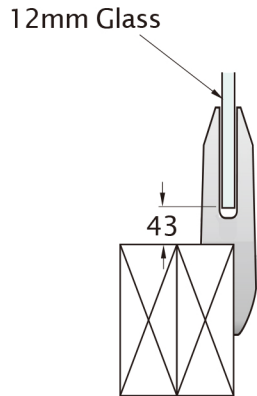

Glass Systems B100 Minipots: Layout Detail

MP13

12mm Glass - Timber deck

MP14

12mm Glass - Concrete Fixing

MP15

12mm Glass - Concrete Fixing

MP10

12mm Glass - Timber Deck, triple joists

MP10

12mm Glass - Concrete Fixing

MP12

12mm Glass - Timber Deck