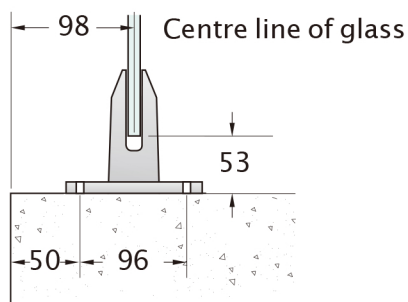

Glass Systems B100 Minipots: Layout Detail

MP13

12mm Glass - Timber deck

MP14

12mm Glass - Concrete Fixing

MP15

12mm Glass - Concrete Fixing

MP10

12mm Glass - Timber Deck, triple joists

MP10

12mm Glass - Concrete Fixing

MP12

12mm Glass - Timber Deck