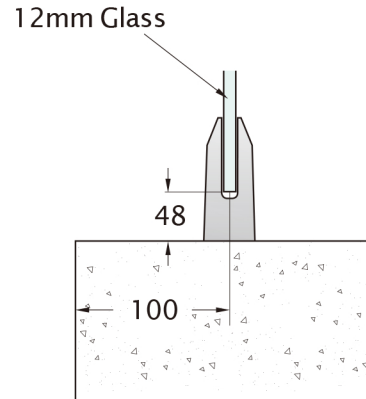

Glass Systems B100 Minipots: Layout Detail

MP13

12mm Glass - Timber deck

MP14

12mm Glass - Concrete Fixing

MP15

12mm Glass - Concrete Fixing

MP10

12mm Glass - Timber Deck, triple joists

MP10

12mm Glass - Concrete Fixing

MP12

12mm Glass - Timber Deck