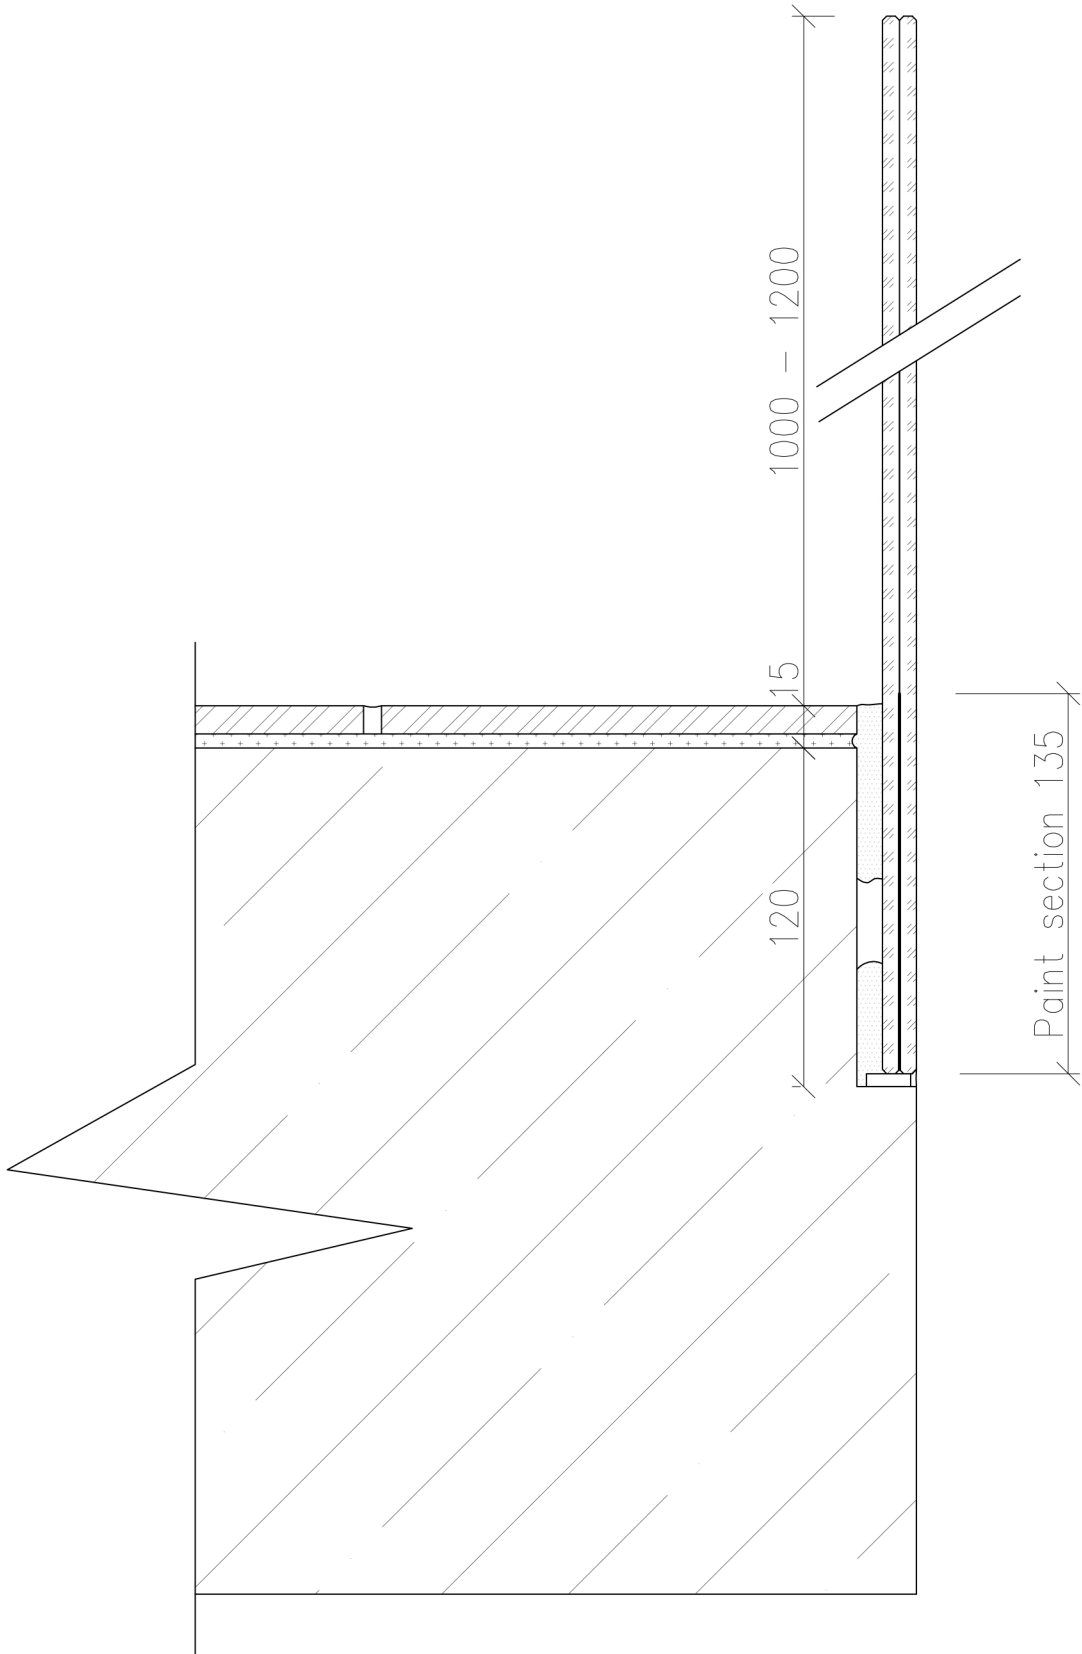

Davantech Bonded Glass

Davantech Bond

Glass Systems

517 Rosebank Rd, Avondale, Auckland
P +64 9 820 9191 | M +64 27 201 5822
www.glasssystems.co.nz info@glasssystems.co.nz

DAVANTECH®

Glass Balustrade with Davantech Bond