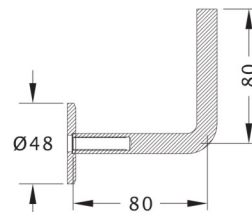

Note

- 316 Stainless
- Adjustable
- Concealed fixed
- Lag Screw or Threaded Rod supplied separately

Glass Systems H215 Handrail Brackets

Glass to Handrail - Welded

Product Code	Description	Finish
HR20PS	Glass to Handrail, Welded	PS
HR20SS	Glass to Handrail, Welded	SS

Glass to Handrail - Fixed

Product Code	Description	Finish
HR21PS	Glass to Handrail, Fixed	PS
HR21SS	Glass to Handrail, Fixed	SS

Note

- Supplied with curved saddle, please specify if flat saddle required

Wall to Handrail - Welded

Product Code	Description	Finish
HR22PS	Wall to Handrail, Welded	PS
HR22SS	Wall to Handrail, Welded	SS

Note

- Order wall fixing separately

Wall to Handrail - Fixed

Product Code	Description	Finish
HR23PS	Wall to Handrail, Fixed	PS
HR23SS	Wall to Handrail, Fixed	SS