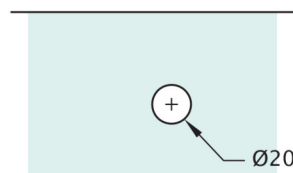

Note

- 316 Stainless
- Adjustable
- Concealed fixed