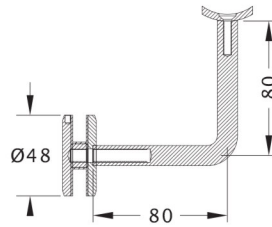

Handrail Bracket, Designer

Product Code	Description	Finish
NVC6PS	Wall to Handrail Bracket	PS
NVC6SS	Wall to Handrail Bracket	SS

Note

- 316 Stainless
- Adjustable
- Concealed fixed
- Lag Screw or Threaded Rod supplied separately

Cubic Handrail Bracket

Product Code	Description	Finish
HR10PS	Glass to Handrail Bracket	PS
HR10SS	Glass to Handrail Bracket	SS

Note

- 316 Stainless
- Adjustable
- Concealed fixed

Cubic Handrail Bracket

Product Code	Description	Finish
HR11PS	Wall to Handrail Bracket	PS
HR11SS	Wall to Handrail Bracket	SS

Note

- 316 Stainless
- Adjustable
- Concealed fixed
- Lag Screw or Threaded Rod supplied separately

Glass Systems H215 Handrail Brackets

Glass to Handrail - Welded

Product Code	Description	Finish
HR20PS	Glass to Handrail, Welded	PS
HR20SS	Glass to Handrail, Welded	SS

Glass to Handrail - Fixed

Product Code	Description	Finish
HR21PS	Glass to Handrail, Fixed	PS
HR21SS	Glass to Handrail, Fixed	SS

Note

- Supplied with curved saddle, please specify if flat saddle required

Wall to Handrail - Welded