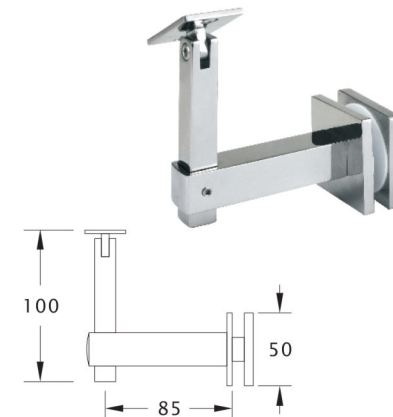

Glass Systems H215 Handrail Brackets

Handrail Bracket, Designer

Product Code	Description	Finish
NVC5PS	Glass to Handrail Bracket	PS
NVC5SS	Glass to Handrail Bracket	SS

Note

- 316 Stainless
- Adjustable
- Concealed fixed

Handrail Bracket, Designer

Product Code	Description	Finish
NVC6PS	Wall to Handrail Bracket	PS
NVC6SS	Wall to Handrail Bracket	SS

Note

- 316 Stainless
- Adjustable
- Concealed fixed
- Lag Screw or Threaded Rod supplied separately

Cubic Handrail Bracket

Product Code	Description	Finish
HR10PS	Glass to Handrail Bracket	PS
HR10SS	Glass to Handrail Bracket	SS

Note

- 316 Stainless
- Adjustable
- Concealed fixed

Cubic Handrail Bracket

Product Code	Description	Finish
HR11PS	Wall to Handrail Bracket	PS
HR11SS	Wall to Handrail Bracket	SS

Note

- 316 Stainless
- Adjustable
- Concealed fixed
- Lag Screw or Threaded Rod supplied separately

Glass Systems H215 Handrail Brackets

Glass to Handrail - Welded

Product Code	Description	Finish
HR20PS	Glass to Handrail, Welded	PS
HR20SS	Glass to Handrail, Welded	SS