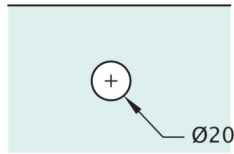

Note

- 316 Stainless
- Adjustable
- Concealed fixed
- Lag Screw or Threaded Rod supplied separately

Glass Systems H215 Handrail Brackets

Glass to Handrail - Welded

Product Code	Description	Finish
HR20PS	Glass to Handrail, Welded	PS
HR20SS	Glass to Handrail, Welded	SS