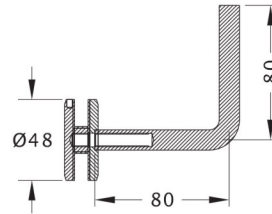

Handrail Bracket, Designer

Product Code	Description	Finish
NVC6PS	Wall to Handrail Bracket	PS
NVC6SS	Wall to Handrail Bracket	SS

Note

- 316 Stainless
- Adjustable
- Concealed fixed
- Lag Screw or Threaded Rod supplied separately

Cubic Handrail Bracket

Product Code	Description	Finish
HR10PS	Glass to Handrail Bracket	PS
HR10SS	Glass to Handrail Bracket	SS

Note

- 316 Stainless
- Adjustable
- Concealed fixed

Cubic Handrail Bracket

Product Code	Description	Finish
HR11PS	Wall to Handrail Bracket	PS
HR11SS	Wall to Handrail Bracket	SS

Note

- 316 Stainless
- Adjustable
- Concealed fixed
- Lag Screw or Threaded Rod supplied separately

Glass Systems H215 Handrail Brackets

Glass to Handrail - Welded

Product Code	Description	Finish
HR20PS	Glass to Handrail, Welded	PS
HR20SS	Glass to Handrail, Welded	SS

Glass to Handrail - Fixed

Product Code	Description	Finish
HR21PS	Glass to Handrail, Fixed	PS
HR21SS	Glass to Handrail, Fixed	SS

Note

- Supplied with curved saddle, please specify if flat saddle required

Wall to Handrail - Welded