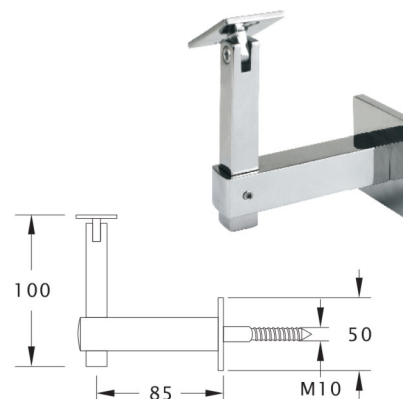

Handrail Bracket, Designer

Product Code	Description	Finish
NVC6PS	Wall to Handrail Bracket	PS
NVC6SS	Wall to Handrail Bracket	SS

Note

- 316 Stainless
- Adjustable
- Concealed fixed
- Lag Screw or Threaded Rod supplied separately

Cubic Handrail Bracket

Product Code	Description	Finish
HR10PS	Glass to Handrail Bracket	PS
HR10SS	Glass to Handrail Bracket	SS

Note

- 316 Stainless
- Adjustable
- Concealed fixed

Cubic Handrail Bracket

Product Code	Description	Finish
HR11PS	Wall to Handrail Bracket	PS
HR11SS	Wall to Handrail Bracket	SS

Note

- 316 Stainless
- Adjustable
- Concealed fixed
- Lag Screw or Threaded Rod supplied separately

Glass Systems H215 Handrail Brackets

Glass to Handrail - Welded

Product Code	Description	Finish
HR20PS	Glass to Handrail, Welded	PS
HR20SS	Glass to Handrail, Welded	SS

Glass to Handrail - Fixed

Product Code	Description	Finish
HR21PS	Glass to Handrail, Fixed	PS
HR21SS	Glass to Handrail, Fixed	SS

Note

- Supplied with curved saddle, please specify if flat saddle required

Wall to Handrail - Welded