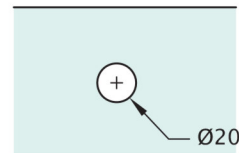

Note

- Supplied with curved saddle, please specify if flat saddle required