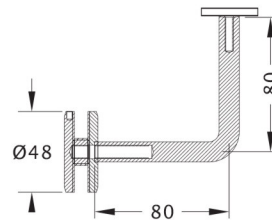

Handrail Bracket, Designer

Product Code	Description	Finish
NVC6PS	Wall to Handrail Bracket	PS
NVC6SS	Wall to Handrail Bracket	SS

Note

- 316 Stainless
- Adjustable
- Concealed fixed
- Lag Screw or Threaded Rod supplied separately

Cubic Handrail Bracket

Product Code	Description	Finish
HR10PS	Glass to Handrail Bracket	PS
HR10SS	Glass to Handrail Bracket	SS

Note

- 316 Stainless
- Adjustable
- Concealed fixed

Cubic Handrail Bracket

Product Code	Description	Finish
HR11PS	Wall to Handrail Bracket	PS
HR11SS	Wall to Handrail Bracket	SS

Note

- 316 Stainless
- Adjustable
- Concealed fixed
- Lag Screw or Threaded Rod supplied separately

Glass Systems H215 Handrail Brackets

Glass to Handrail - Welded

Product Code	Description	Finish
HR20PS	Glass to Handrail, Welded	PS
HR20SS	Glass to Handrail, Welded	SS

Glass to Handrail - Fixed

Product Code	Description	Finish
HR21PS	Glass to Handrail, Fixed	PS
HR21SS	Glass to Handrail, Fixed	SS

Note

- Supplied with curved saddle, please specify if flat saddle required

Wall to Handrail - Welded