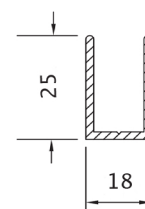

## Aluminium Channel

Product Code	Description	Finish
CH1821CP	18 x 18mm x 2.1 metres	Chrome Plate
CH1821BLK	18 x 18mm x 2.1 metres	Matt Black
CH183CP	18 x 18mm x 3.0 metres	Chrome Plate
CH183SC	18 x 18mm x 3.0 metres	Satin Chrome
CH183BLK	18 x 18mm x 3.0 metres	Matt Black
CH251821CP	25 x 18mm x 2.1metres	Chrome Plate
CH251821BLK	25 x 18mm x 2.1metres	Matt Black
CH25183CP	25 x 18mm x 3 metres	Chrome Plate
CH25183BLK	25 x 18mm x 3 metres	Matt Black
EC18CP	End Cap for 18x18	Chrome Plate
EC18BLK	End Cap for 18x18	Matt Black
EC25CP	End Cap for 25x18, 18x18 45°	Chrome Plate
EC25BLK	End Cap for 25x18, 18x18 45°	Matt Black

## Water Seal, Floor Mounted

Product Code	Description	Finish
NVSBFCP	12mm×6mm×1.4m Floor Seal	Polished Aluminium
NVSBF	12mm×6mm×1.4m Floor Seal	Clear PVC

## Water Seal, Door Mounted

Product Code	Description	Finish
NVSB	Bottom Door Seal 1400mm for 8-10mm Glass	Clear
NVSB6	Bottom Door Seal 2200mm for 6mm Glass	Clear
NVS180	Glass to Glass 180° Seal 2100mm for 8-10mm Glass	Clear
NVS135	Glass to Glass 135° Seal 2100mm for 8-10mm Glass	Clear
NVS90	Glass to Glass 90° Seal 2100mm for 8-10mm Glass	Clear