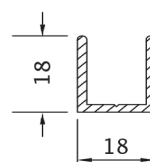

## Aluminium Channel

Product Code	Description	Finish
CH1821CP	18 x 18mm x 2.1 metres	Chrome Plate
CH1821BLK	18 x 18mm x 2.1 metres	Matt Black
CH183CP	18 x 18mm x 3.0 metres	Chrome Plate
CH183SC	18 x 18mm x 3.0 metres	Satin Chrome
CH183BLK	18 x 18mm x 3.0 metres	Matt Black
CH251821CP	25 x 18mm x 2.1metres	Chrome Plate
CH251821BLK	25 x 18mm x 2.1metres	Matt Black
CH25183CP	25 x 18mm x 3 metres	Chrome Plate
CH25183BLK	25 x 18mm x 3 metres	Matt Black
EC18CP	End Cap for 18x18	Chrome Plate
EC18BLK	End Cap for 18x18	Matt Black
EC25CP	End Cap for 25x18, 18x18 45°	Chrome Plate
EC25BLK	End Cap for 25x18, 18x18 45°	Matt Black

## Water Seal, Floor Mounted

Product Code	Description	Finish
NVSBFCP	12mm×6mm×1.4m Floor Seal	Polished Aluminium
NVSBF	12mm×6mm×1.4m Floor Seal	Clear PVC

## Water Seal, Door Mounted

Product Code	Description	Finish
NVSB	Bottom Door Seal 1400mm for 8-10mm Glass	Clear
NVSB6	Bottom Door Seal 2200mm for 6mm Glass	Clear
NVS180	Glass to Glass 180° Seal 2100mm for 8-10mm Glass	Clear
NVS135	Glass to Glass 135° Seal 2100mm for 8-10mm Glass	Clear
NVS90	Glass to Glass 90° Seal 2100mm for 8-10mm Glass	Clear