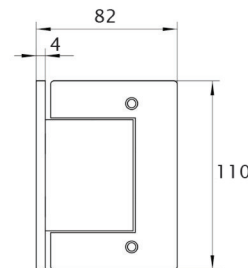

Note

- Door must open outwards
- Adjustable closing & latching speeds