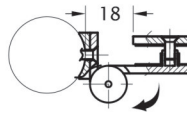

Note

- Handing is from outside pool area. Door must open outwards
- Adapter plate for Round or Square Wall/Post Fixing included
- 316 Stainless