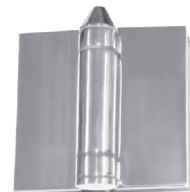

Note

- Door must open outwards
- 316 Stainless