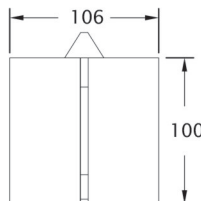

Note

- Door must open outwards
- 316 Stainless