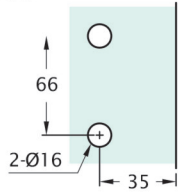

Glass Systems B145 Pool Gate Fittings

Adjustable Spring Hinge, Wall/Post to Glass RH

Product Code	Description	Finish
PL13PS	Adj hinge, Wall/Post to Glass RH	PS
PL13SS	Adj hinge, Wall/Post to Glass RH	SS