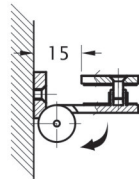

## Product Features

- A matching range of pool fittings to combine function and design for latches and pool gate fittings.
- All products have been manufactured in accordance with the NZ Building Code.
- Spring hinges have weight capacity up to 40kg and are tested to 20,000 cycles.
- Capri hydraulic hinges suit 8mm, 10mm and 12mm glass, up to 60kg weight.
- Allegro Hydraulic Floor Mounted Closers have a weight capacity to 80kg, feature simple installation and don't require any floor cut-out.
- The hydraulic soft-close mechanisms offer easy adjustment of both closing and latching speeds.
- All products are manufactured from stainless steel for long life & serviceability.
- Latches have built-in stops and come complete with magnetic catches. Fixing plates for either round or square posts are included and a Slip-On glass-to-glass (no glass cut-out needed) option is available.

## Adjustable Spring Hinge, Wall/Post to Glass RH

Product Code	Description	Finish
PL13PS	Adj hinge, Wall/Post to Glass RH	PS
PL13SS	Adj hinge, Wall/Post to Glass RH	SS

### Note

- Handing is from outside pool area. Door must open outwards
- Adapter plate for Round or Square Wall/Post Fixing included
- 316 Stainless