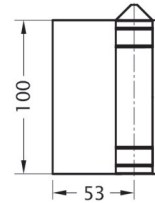

Glass Systems B145 Pool Gate Fittings

Adjustable Spring Hinge, Wall/Post to Glass RH

Product Code	Description	Finish
PL13PS	Adj hinge, Wall/Post to Glass RH	PS
PL13SS	Adj hinge, Wall/Post to Glass RH	SS