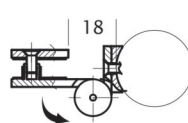

Glass Systems B145 Pool Gate Fittings

Adjustable Spring Hinge, Wall/Post to Glass RH

Product Code	Description	Finish
PL13PS	Adj hinge, Wall/Post to Glass RH	PS
PL13SS	Adj hinge, Wall/Post to Glass RH	SS