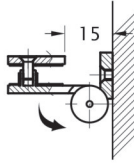

Glass Systems B145 Pool Gate Fittings

Adjustable Spring Hinge, Wall/Post to Glass RH

Product Code	Description	Finish
PL13PS	Adj hinge, Wall/Post to Glass RH	PS
PL13SS	Adj hinge, Wall/Post to Glass RH	SS