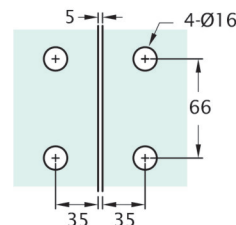

Note

- Door must open outwards
- 316 Stainless