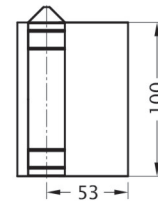

Note

- Handing is from outside pool area. Door must open outwards
- Adapter plate for Round or Square Wall/Post Fixing included
- 316 Stainless