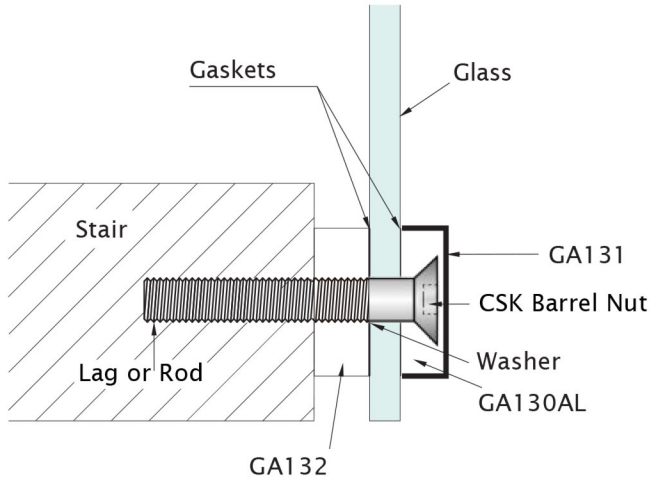

Glass Systems B130: Layout Options

GA130AL (Outside Anchor)

GA131 (Outside Cover)

GA132 (Spacer)

Glass Systems B130: Layout Options

GA130AL (Outside Anchor)

GA131 (Outside Cover)

GA132 (Spacer)