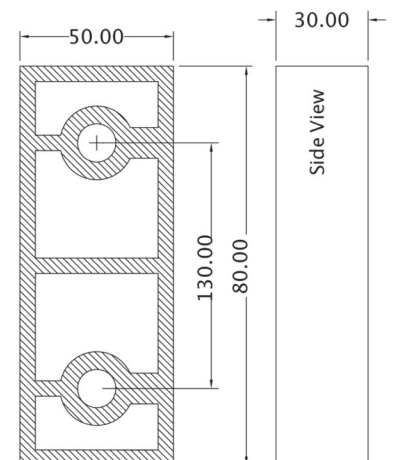

Glass Systems B130: Layout Options

GA130AL (Outside Anchor)

GA131 (Outside Cover)

GA132 (Spacer)

Glass Systems B130: Layout Options

GA130AL (Outside Anchor)

GA131 (Outside Cover)

GA132 (Spacer)