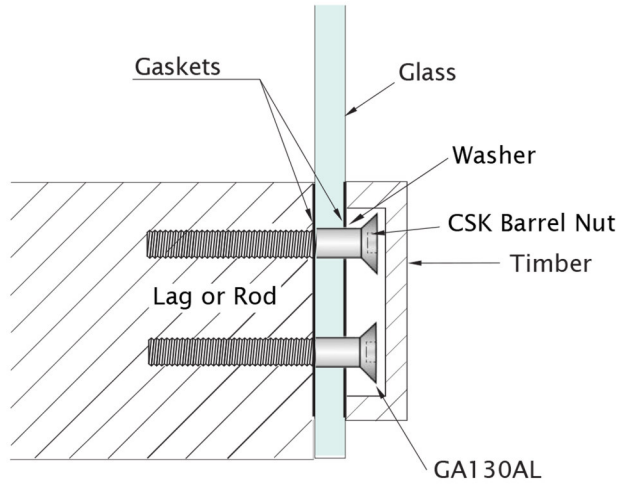

Glass Systems B130: Layout Options

GA130AL (Outside Anchor)

GA131 (Outside Cover)

GA132 (Spacer)

Glass Systems B130: Layout Options

GA130AL (Outside Anchor)

GA131 (Outside Cover)

GA132 (Spacer)