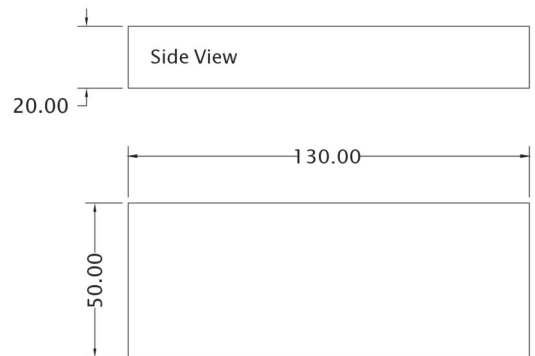

Glass Systems B130: Layout Options

GA130AL (Outside Anchor)

GA131 (Outside Cover)

GA132 (Spacer)

Glass Systems B130: Layout Options

GA130AL (Outside Anchor)

GA131 (Outside Cover)

GA132 (Spacer)