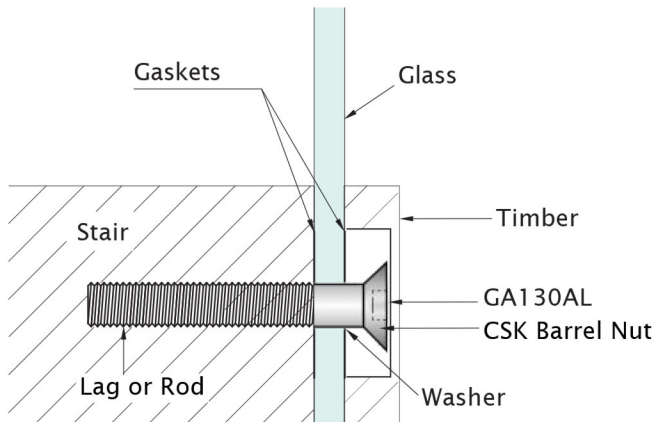

Glass Systems B130: Layout Options

GA130AL (Outside Anchor)

GA131 (Outside Cover)

GA132 (Spacer)

Glass Systems B130: Layout Options

GA130AL (Outside Anchor)

GA131 (Outside Cover)

GA132 (Spacer)