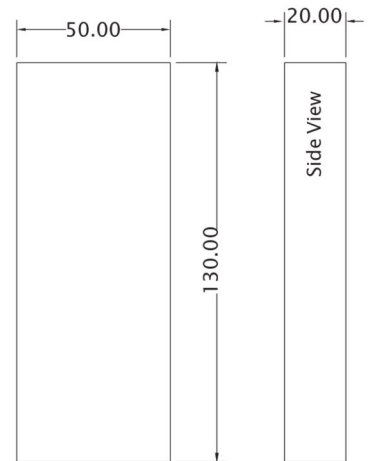

Glass Systems B130: Layout Options

GA130AL (Outside Anchor)

GA131 (Outside Cover)

GA132 (Spacer)

Glass Systems B130: Layout Options

GA130AL (Outside Anchor)

GA131 (Outside Cover)

GA132 (Spacer)