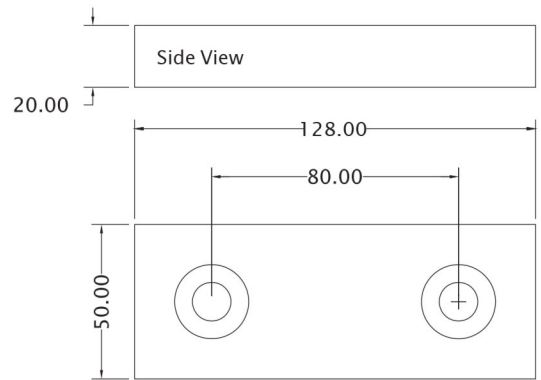

Glass Systems B130: Layout Options

GA130AL (Outside Anchor)

GA131 (Outside Cover)

GA132 (Spacer)

Glass Systems B130: Layout Options

GA130AL (Outside Anchor)

GA131 (Outside Cover)

GA132 (Spacer)