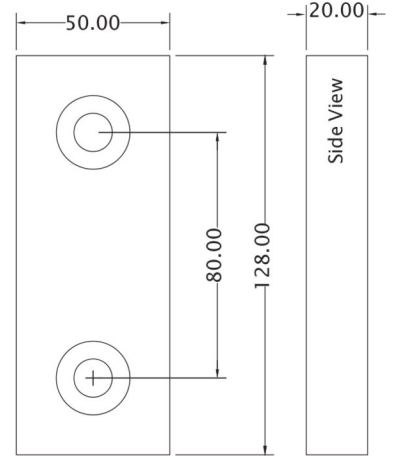

Glass Systems B130: Layout Options

GA130AL (Outside Anchor)

GA131 (Outside Cover)

GA132 (Spacer)

Glass Systems B130: Layout Options

GA130AL (Outside Anchor)

GA131 (Outside Cover)

GA132 (Spacer)