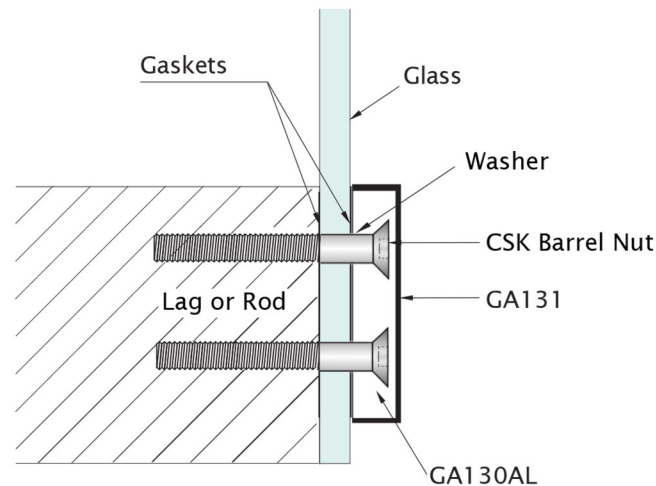

Glass Systems B130: Layout Options

GA130AL (Outside Anchor)

GA131 (Outside Cover)

GA132 (Spacer)

Glass Systems B130: Layout Options

GA130AL (Outside Anchor)

GA131 (Outside Cover)

GA132 (Spacer)