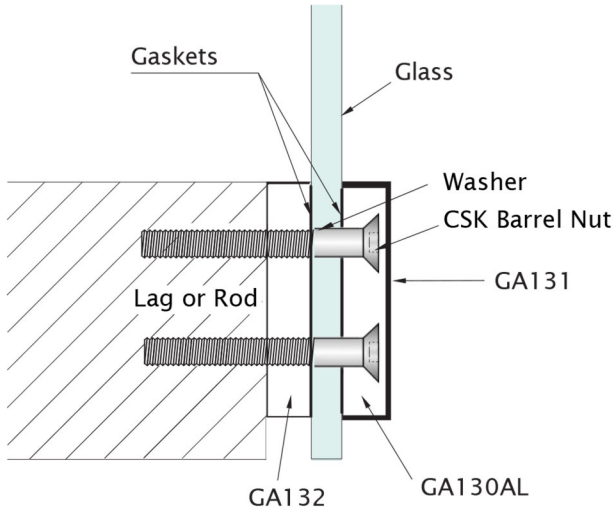

Glass Systems B130: Layout Options

GA130AL (Outside Anchor)

GA131 (Outside Cover)

GA132 (Spacer)

Glass Systems B130: Layout Options

GA130AL (Outside Anchor)

GA131 (Outside Cover)

GA132 (Spacer)