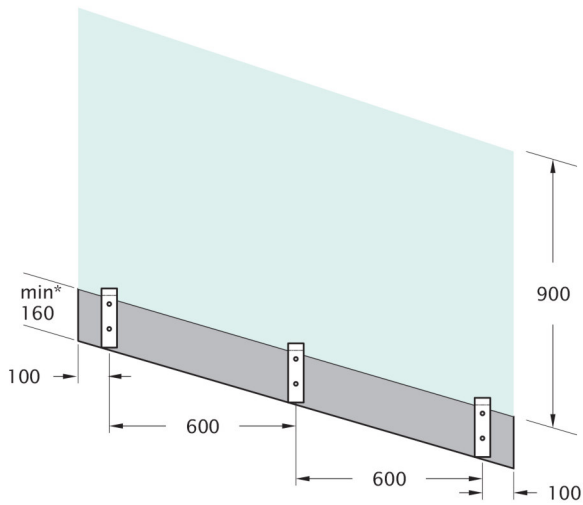

# Glass Systems B115 Cubic Anchor: Detail

Typical Detail - Stairs

Typical Detail - Balustrading

• Refer to website

**Note:**

- The Fixing position can vary depending on the specific installation requirements.
- Allow 20mm Dia Holes in the glass.

# Glass Systems B115 Cubic Anchor: Detail