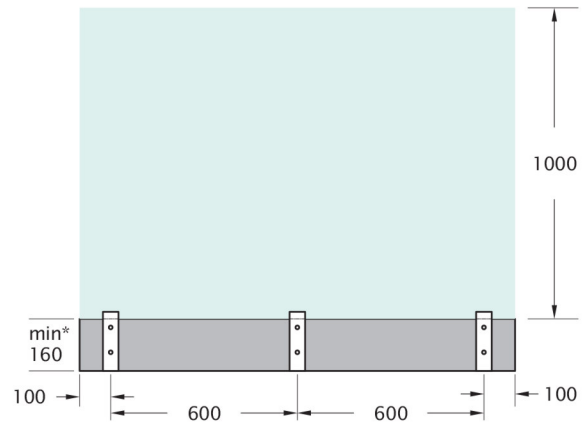

# Glass Systems B115 Cubic Anchor: Detail

Typical Detail - Stairs

Typical Detail - Balustrading

• Refer to website

**Note:**

- The Fixing position can vary depending on the specific installation requirements.
- Allow 20mm Dia Holes in the glass.

# Glass Systems B115 Cubic Anchor: Detail