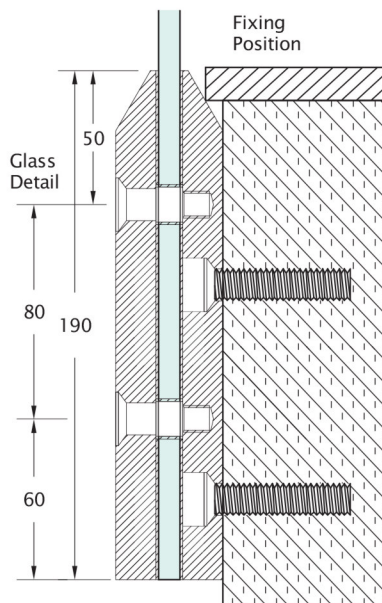

# Glass Systems B115 Cubic Anchor: Detail

Typical Detail - Stairs

Typical Detail - Balustrading

• Refer to website

**Note:**

- The Fixing position can vary depending on the specific installation requirements.
- Allow 20mm Dia Holes in the glass.

# Glass Systems B115 Cubic Anchor: Detail