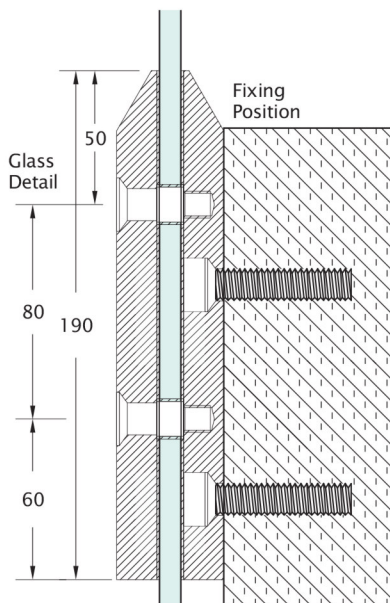

# Glass Systems B115 Cubic Anchor: Detail

Typical Detail - Stairs

Typical Detail - Balustrading

• Refer to website

**Note:**

- The Fixing position can vary depending on the specific installation requirements.
- Allow 20mm Dia Holes in the glass.

# Glass Systems B115 Cubic Anchor: Detail