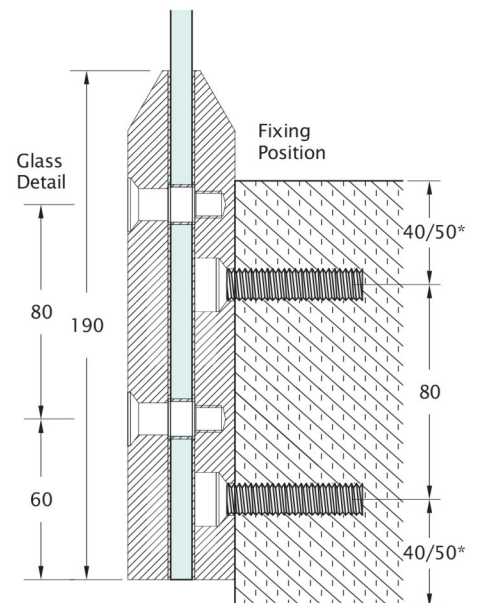

# Glass Systems B115 Cubic Anchor: Detail

Typical Detail - Stairs

Typical Detail - Balustrading

• Refer to website

**Note:**

- The Fixing position can vary depending on the specific installation requirements.
- Allow 20mm Dia Holes in the glass.

# Glass Systems B115 Cubic Anchor: Detail