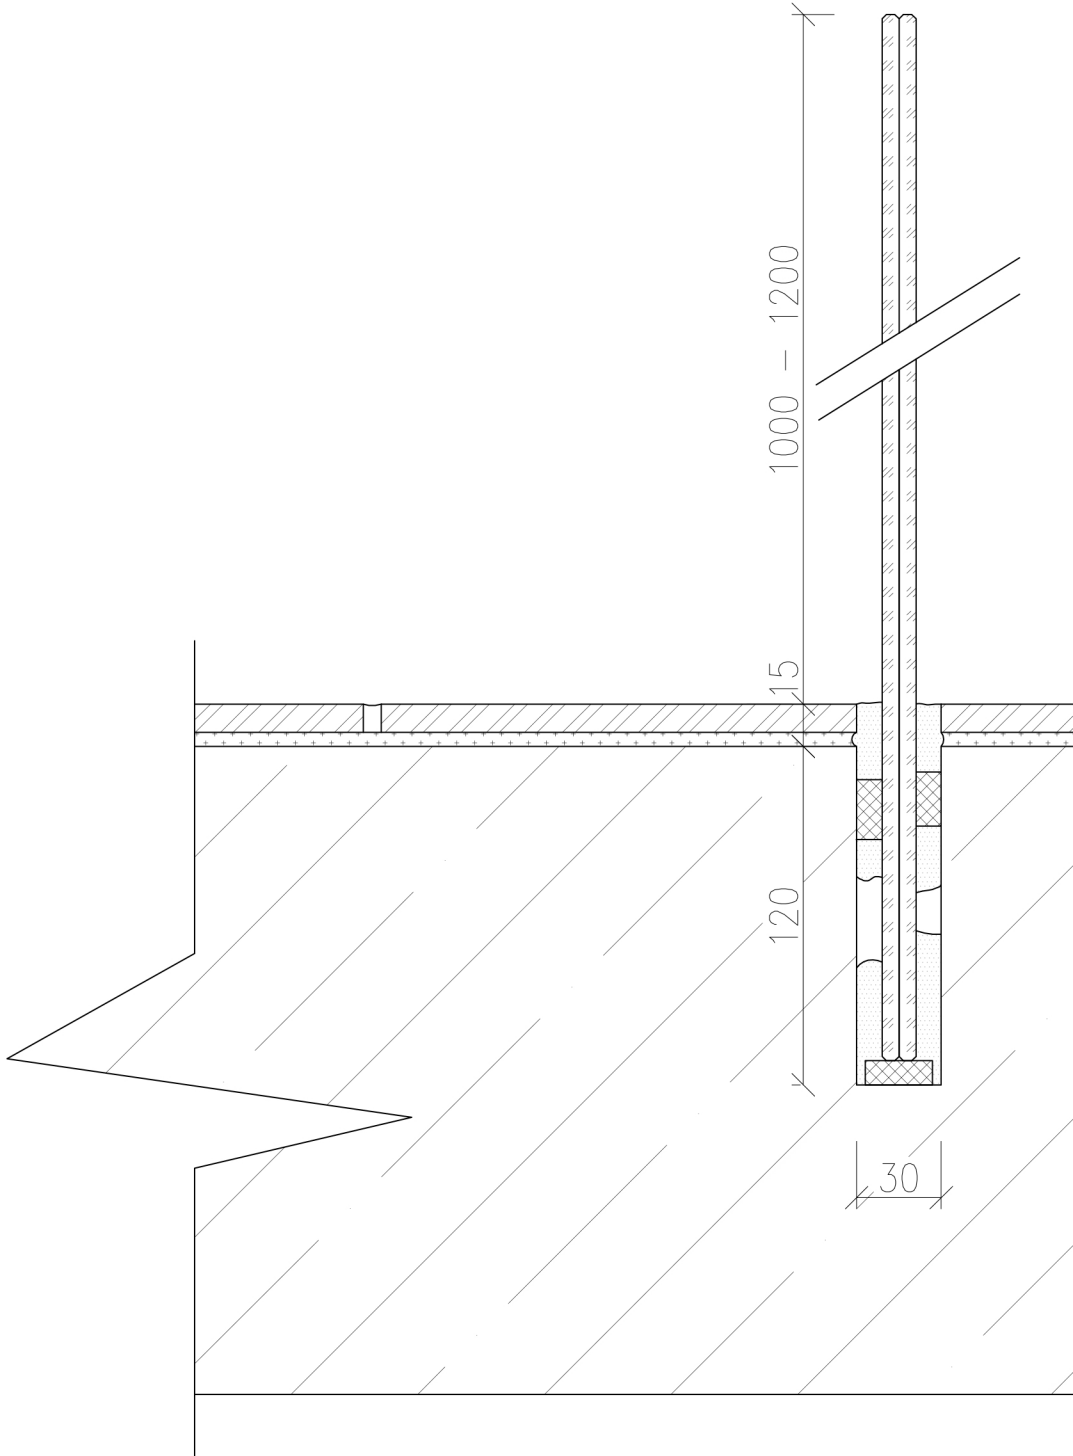

Davantech Bonded Glass

Davantech Bond

Glass Systems

517 Rosebank Rd, Avondale, Auckland
P +64 9 820 9191 | M +64 27 201 5822
www.glasssystems.co.nz info@glasssystems.co.nz

DAVANTECH®

Glass Balustrade with Davantech Bond