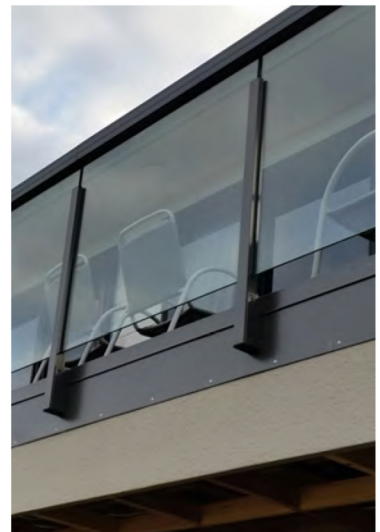

Glass Systems B105 Semi-Frameless Balustrades

Product Features

- This semi-frameless Balustrade system offers flexibility with a range of designs and combinations to meet various fixing applications.
- A strong modern design featuring square posts with surface-mounted, face fixed or grouted options of installation available.
- Suits internal and external Balustrades, Stairs, Pool Fences and Windbreaks.
- Custom Powder Coated colours are available to match your existing colour schemes or aluminium joinery.
- Options are available with or without handrails to maximise views or safety concerns.
- Suits 10mm or 12mm Toughened Safety Glass and pocket glazed for ease of installation and maintenance.

Balustrading

Surface Mounted or Face Fixed, Semi Frameless

- Retain the good looks of Frameless Glass Balustrading with the added security of aluminium supports.
- Available ex-stock in standard posts with adjustment for falls or custom manufactured full height.
- Custom sizes can be fabricated in-house as required, to meet any specific design criteria.

Pool Fencing

Surface Mounted or Face Fixed, Semi Frameless

- Ideal for mounting to the front of decks or where weather tightness may be an issue, including floating decks.
- Available ex-stock in standard posts with adjustment for falls.
- Custom sizes can be fabricated in-house, as required, to meet any specific design criteria.

Balustrading

Surface Mounted or Face Fixed, with Handrail

- All the features of surface mounted posts with the added security of an Oval Handrail section to provide safety and support.
- Available ex-stock in standard posts with adjustment for falls.
- The Oval Handrail combines with the posts for a soft, modern design.
- Custom sizes can be fabricated in-house, as required, to meet any specific design criteria.
- Handrails are recommended for decks over 5m from ground level.