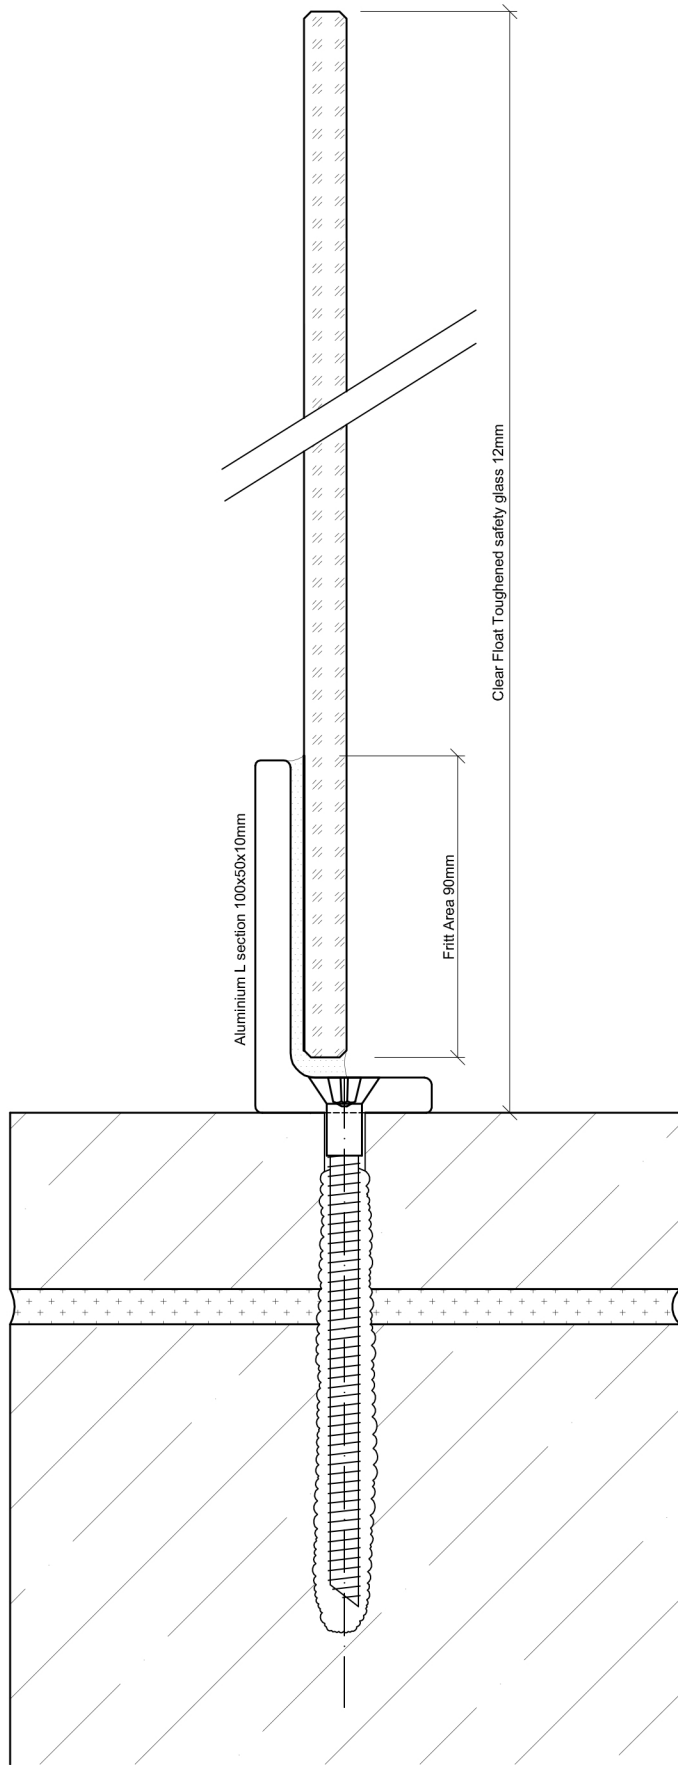

Davantech Bonded Glass

Davantech Bond

Glass Systems

517 Rosebank Rd, Avondale, Auckland
P +64 9 820 9191 | M +64 27 201 5822

www.glasssystems.co.nz info@glasssystems.co.nz

DAVANTECH®

Glass Balustrade with Davantech Bond