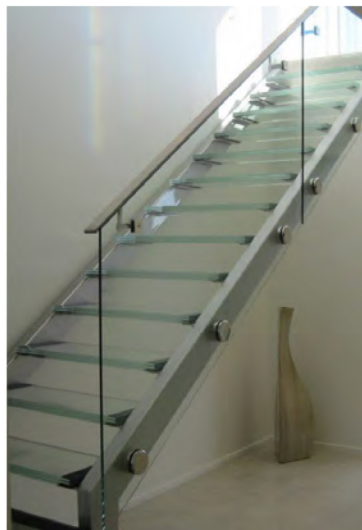

Glass Systems B135 Standoff Discs

Product Features

- Manufactured from 316 Stainless Steel for strength and corrosion resistance.
- Available in both Satin Stainless and Polished Stainless finishes.
- The range includes Square, Round (50mm and 100mm diameter) and Rectangular options.
- Co-ordinated handrail and brackets are available to suit.
- Concealed fixed and face fixed options.
- A range of spacers provides for various installation requirements and glass cleaning options.
- Solid extruded stainless provides the best outcome for structural integrity and a long service life.

Glass Anchors, 100mm

Product Code	Description	Finish
GA100PS	100mm Dia × 15mm Disc × 30mm Spacer M12 Complete	PS
GA100SS	100mm Dia × 15mm Disc × 30mm Spacer M12 Complete	SS

Note

- Threaded M12 Spacer & Disc
- Order Lag or Rod separately
- Grub Screw & Washers included

Glass Anchors, Face Fixed

Product Code	Description	Finish
GA1PS	50mm Dia × 10mm Disc × 30mm Spacer Complete	PS
GA1SS	50mm Dia × 10mm Disc × 30mm Spacer Complete	SS

Glass Anchors Square, Face Fixed

Product Code	Description	Finish
GA2PS	50mm Square × 10mm Disc × 30mm Spacer Complete	PS
GA2SS	50mm Square × 10mm Disc × 30mm Spacer Complete	SS